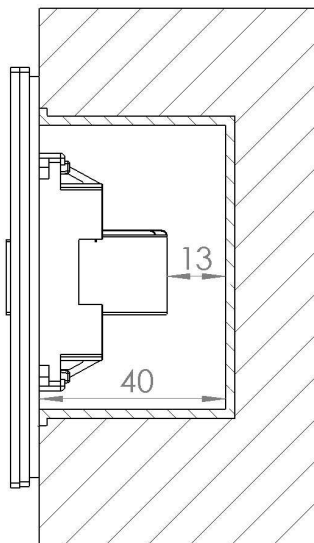

Transmission rate: ≤ 10.2 Gbit/s

Gender changer: HDMI™ type A, 180°

Contact material: gold-plated

Installation depth: 27 mm

Ambient temperature: -5 ... +45 °C

2.- Material specifications

Housing material: ABS

UL Flammability Rating : UL 94V-0

3.- Certificate approvals

ROHS compliance

Height dimensions (size in mm)

Frame dimensions (size in mm)